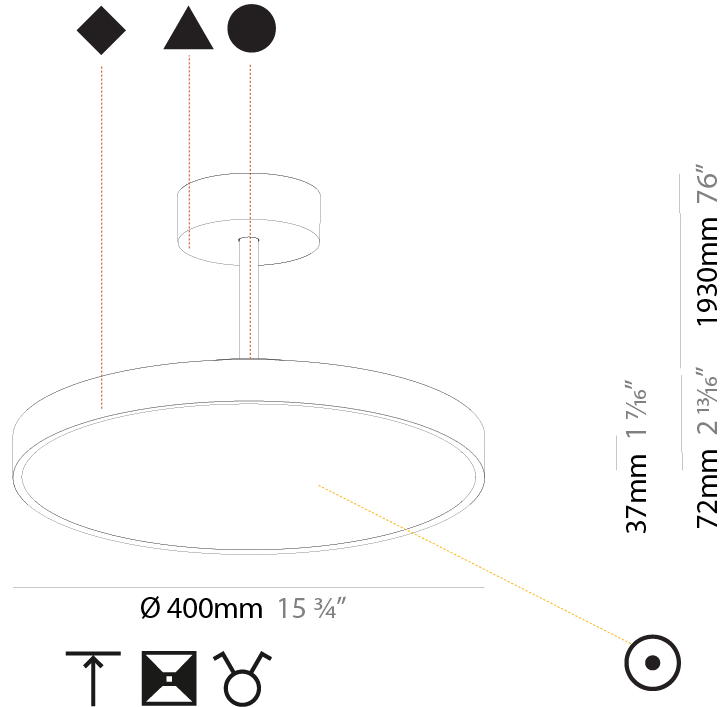

GENERAL

Series: Sign Diva Tube
Subseries: Sign Diva Tube
Partner: Prolicht
Division: Architectural
Installation: Suspension
Product Type: Pendant
Mounting Location: Ceiling
Light Distribution: Direct / Indirect

PHYSICAL

Shape: Round
Diameter (mm): 400
Diameter (in): 15 3/4
Height (mm): 72
Height (in): 2 13/16
Max. Overall Height (mm): 2002
Max. Overall Height (in): 78 13/16
Weight (kg): 3.314
Weight (lbs): 7.306
Diffuser: PMMA - Opal / Micro-Prism / Sparkling Secret / Vintage Industrial
Fixture Finish: SSR / BKV / CWI / CRY / HAB / UFT / ITA / RUA / FTG / MYG / LOD / PUS / FRO / FUP / KIA / POP / BLS / SPG / MEY / GOH / CHC / COM / ABZ / JAG / OBR / MOS / ROR
Fixture Material: PMMA / Extruded Aluminum / Steel

ELECTRICAL

Lamp Type: LED (Zhaga Standard)
Input Wattage (W): 30
Total Output Wattage (W): 27.8
Dimming: Tri-Mode (Non-Dimming and Phase Dimming (120Vac only) and 0-10V Dimming)
Driver Included: Yes
Driver Location: Integrated
Driver Type: Constant Current - Universal
Driver Class: Class 2
Input Voltage (V): 120 - 277
Constant Current (MA): 500 / 350

LED

Color Temperature (*K): 3000 / 3500 / 4000
Max. Delivered Lumen (lm): 3049 / 3019 / 3055 / 3117
Nominal Lumen (lm): 4182 / 4142 / 4189 / 4275
CRI: >90 CRI
Lamp Life (hrs): 50000

OPTICAL

RATINGS AND CERTIFICATIONS

Certified By: Certified for North American Standards
IP rating: IP20