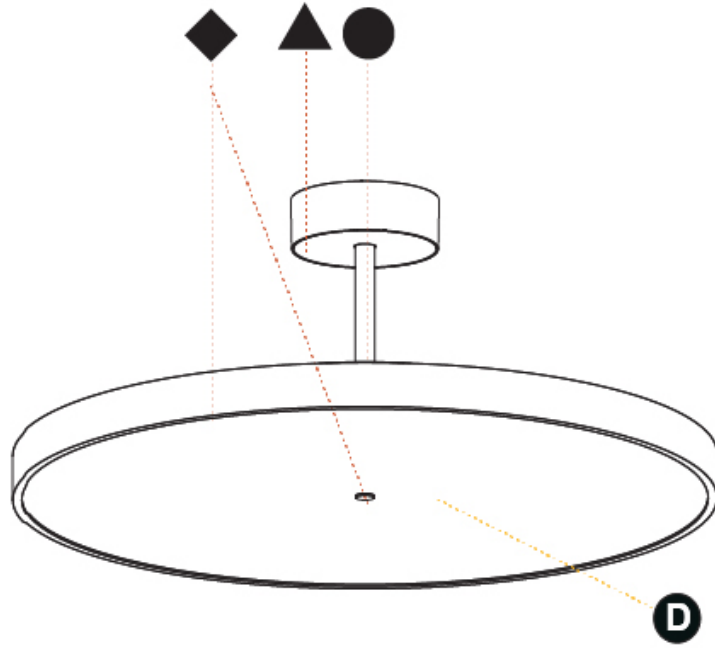

SIGN DIVA TUBE KORONA SUSPENSION

A300028-

PROJECT	_____
TYPE	_____
SPECIFIER	_____
QUANTITY	_____
DATE	_____