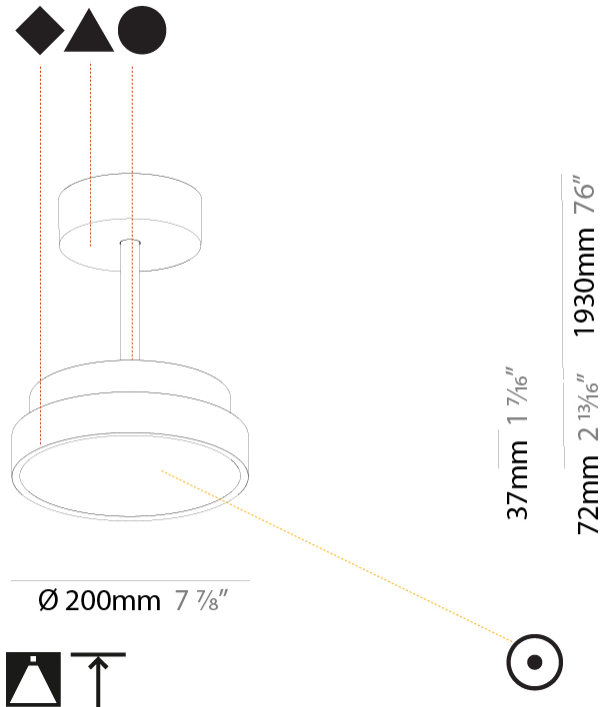

GENERAL

Series: Sign Diva Tube
Subseries: Sign Diva Tube
Partner: Prolicht
Division: Architectural
Installation: Suspension
Product Type: Pendant
Mounting Location: Ceiling
Light Distribution: Direct

PHYSICAL

Shape: Round
Diameter (mm): 200
Diameter (in): 7 7/8
Height (mm): 72
Height (in): 2 13/16
Max. Overall Height (mm): 1972
Max. Overall Height (in): 77 5/8
Weight (kg): 1.648
Weight (lbs): 3.633
Diffuser: PMMA - Opal / Micro-Prism / Sparkling Secret / Vintage Industrial
Fixture Finish: SSR / BKV / CWI / CRY / HAB / UFT / ITA / RUA / FTG / MYG / LOD / PUS / FRO / FUP / KIA / POP / BLS / SPG / MEY / GOH / CHC / COM / ABZ / JAG / OBR / MOS / ROR
Fixture Material: PMMA / Extruded Aluminum / Steel

ELECTRICAL

Lamp Type: LED (Zhaga Standard)
Input Wattage (W): 10
Dimming: Tri-Mode (Non-Dimming and Phase Dimming (120Vac only) and 0-10V Dimming)
Driver Included: Yes
Driver Location: Integrated
Driver Type: Constant Current - Universal
Driver Class: Class 2
Input Voltage (V): 120 - 277
Constant Current (MA): 350

LED

Color Temperature (°K): 2700 / 3000 / 3500 / 4000
Max. Delivered Lumen (lm): 836 / 895 / 903 / 921
Nominal Lumen (lm): 1280 / 1370 / 1382 / 1410
CRI: >90 CRI
Lamp Life (hrs): 50000

OPTICAL

RATINGS AND CERTIFICATIONS

Certified By: Certified for North American Standards
IP rating: IP20